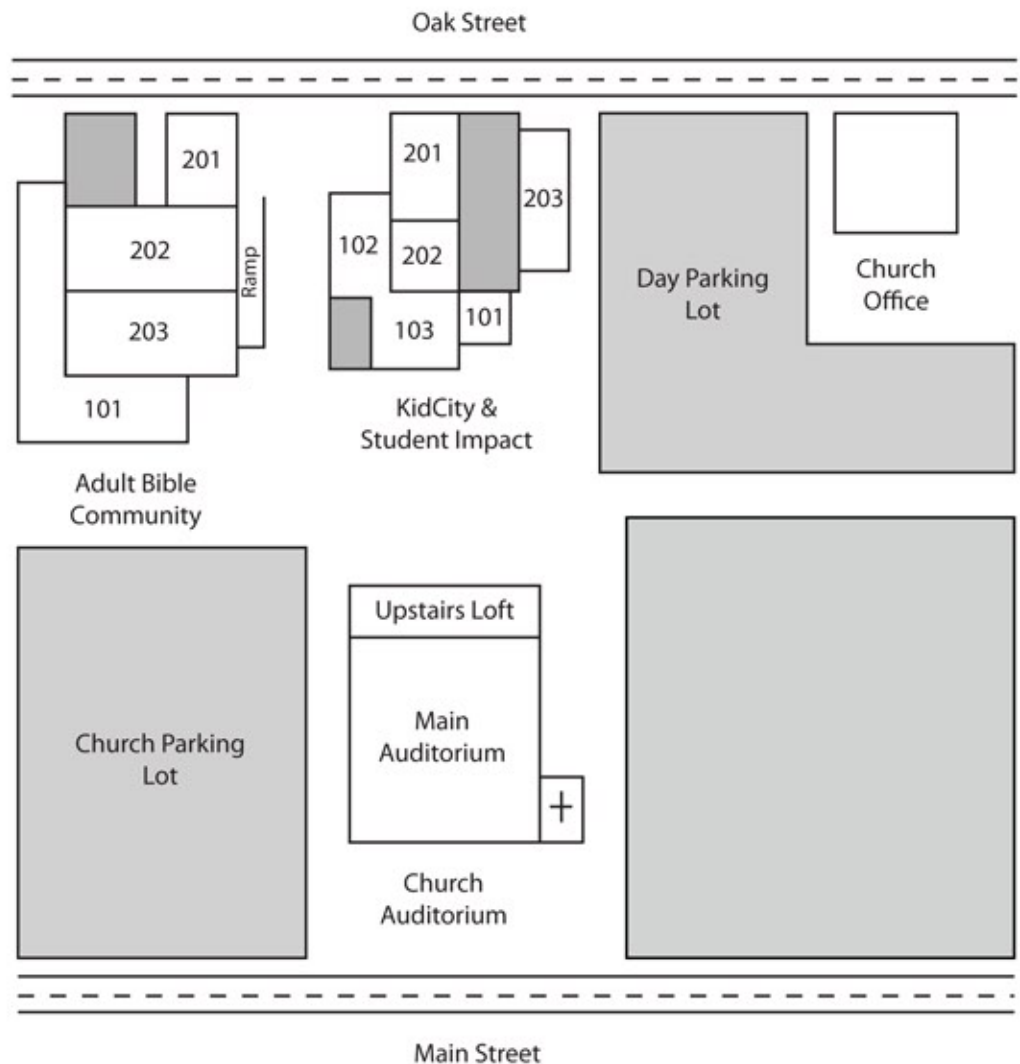

where do i go?

Adult Bible Community Bldg (formerly Bldg A)

Mature Adults	Room 101 (Christian Center)	Sundays @ 10am
Young Adults	Room 201	Sundays @ 10am
Median Adults	Room 203	Sundays @ 10am
Women's Bible Study	Room 101	Tuesdays @ 9am
Women's Bible Study*	Room 101	1st & 3rd Thursday @ 7:45pm

KidCity / Student Impact Bldg (formerly Bldg C)

1st & 2nd	Room 101	Sundays @ 10am
PreK & K	Room 102	Sundays @ 10am
Nursery	Room 103	Sundays @ 10am
6th thru 12th	Room 201	Sundays @ 10am
6th thru 12th	Room 202	Sundays @ 10am
3rd thru 5th	Room 203	Sundays @ 10am

Sanctuary

Worship	Main Auditorium	Sundays @ 9am
First Wednesday	Main Auditorium	1st Wed of the month @ 7pm
Student Impact	Main Auditorium	Tuesdays @ 7pm
The Love Dare*	Upstairs Loft	Sundays @ 10am

Church Office

Men's Morning Prayer	Fireplace Room	Tuesdays @ 6am
Men's Bible Study	Fireplace Room	Wednesdays @ 5:30pm
Men's Bible Study*	Fireplace Room	2nd & 4th Tuesday @ 8pm

Off Campus

20Someones	Jim & Stacie Egeler's house	Every other Sunday @ 6pm
------------	-----------------------------	--------------------------